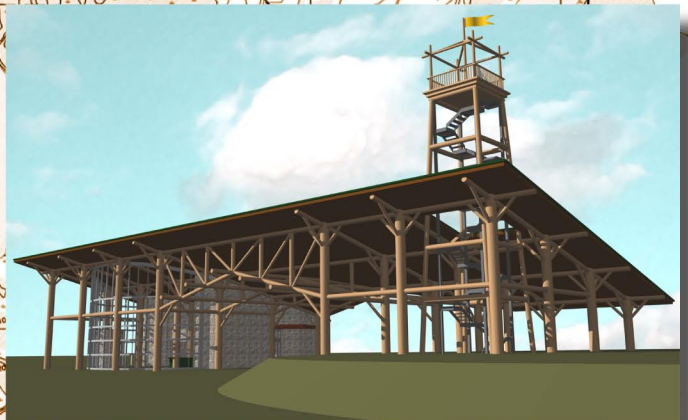

NORTHERN STAR COUNCIL BOY SCOUTS OF AMERICA

Boy Scout Lodge and Dormitory
Stearns County, MN
Boy Scout Visitor Center, Birchwood, WI
Boy Scout Lodge, Houlton, WI

Wilkus Architects has donated time in developing projects for construction and design studies for determining budgets.

FAMILY ISLAND
○ CABINS
○ TRAILER CAMPING
○ TENT CAMPING