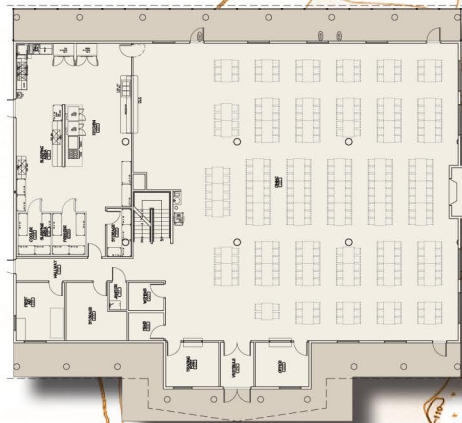

NORTHERN STAR COUNCIL BOY SCOUTS OF AMERICA

Boy Scout Lodge and Dormitory
Stearns County, MN
Boy Scout Visitor Center, Birchwood, WI
Boy Scout Lodge, Houlton, WI

Wilkus Architects has donated time in developing projects for construction and design studies for determining budgets.