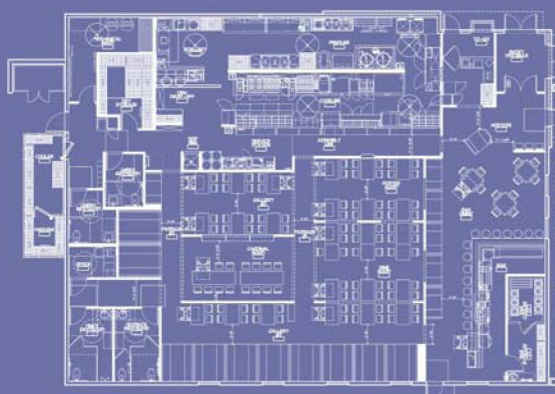

BUCA DI BEPPO

National Locations

Wilkus Architects worked with Buca to roll out their concept in several cities. Adapting the concept to each location and working with individual city planning departments to obtain exterior design approval.

PROJECT LOCATION
GLENDALE, CA