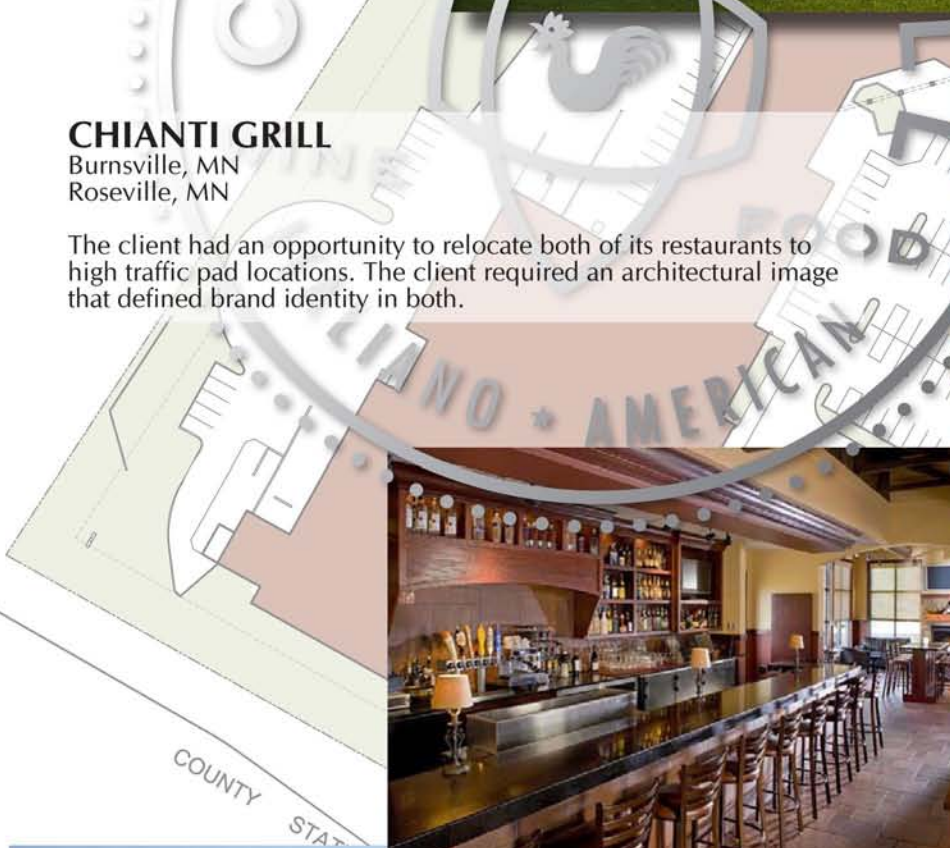

## CHIANTI GRILL

Burnsville, MN  
Roseville, MN

The client had an opportunity to relocate both of its restaurants to high traffic pad locations. The client required an architectural image that defined brand identity in both.

Roseville location