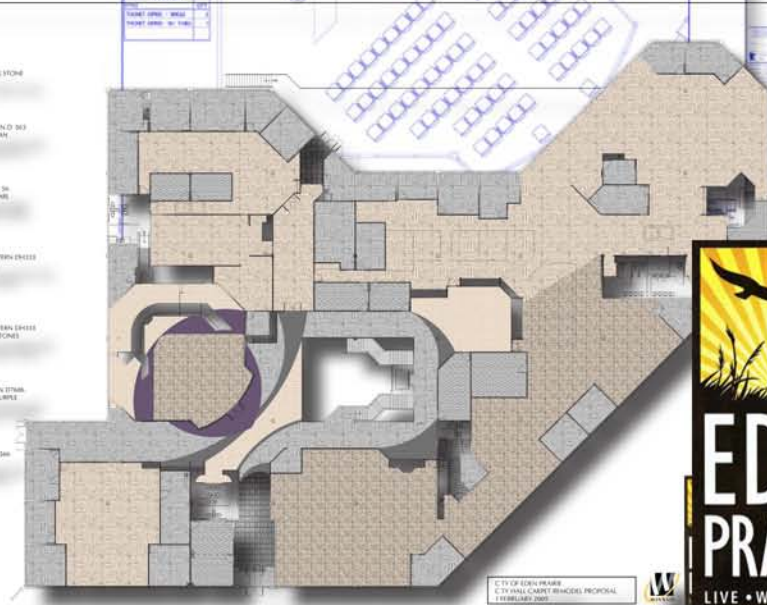

CITY OF EDEN PRAIRIE, MN

Wilkus Architects has provided architectural, interior, and space planning design services for the City of Eden Prairie for more than a decade. Projects include:

- City Hall remodel of Public and Administrative areas
- Police Department remodel
- City Hall Cafeteria remodel
- Recarpet project
- Technology offices
- Parking studies
- City Liquor Stores

- CARPET #1
  SET5 CARPET
  PATTERN: 01
  COLOR: 8387 PINEBARK
- CARPET #2
  SET5 CARPET
  PATTERN: 03
  COLOR: 8384 BIRCH FAN
- CARPET #3
  SET5 CARPET
  PATTERN: 06
  COLOR: 8380 OAK PINE
- CARPET #4
  SET5 CARPET
  PATTERN: 02
  COLOR: 8388 MAPLE
- CARPET #5
  SET5 CARPET
  PATTERN: 04
  COLOR: 8386 BROWN TONE
- CARPET #6
  SET5 CARPET
  PATTERN: 05
  COLOR: 8389 PLUM
- CARPET #7
  SET5 CARPET
  PATTERN: 04
  COLOR: 8386 BROWN