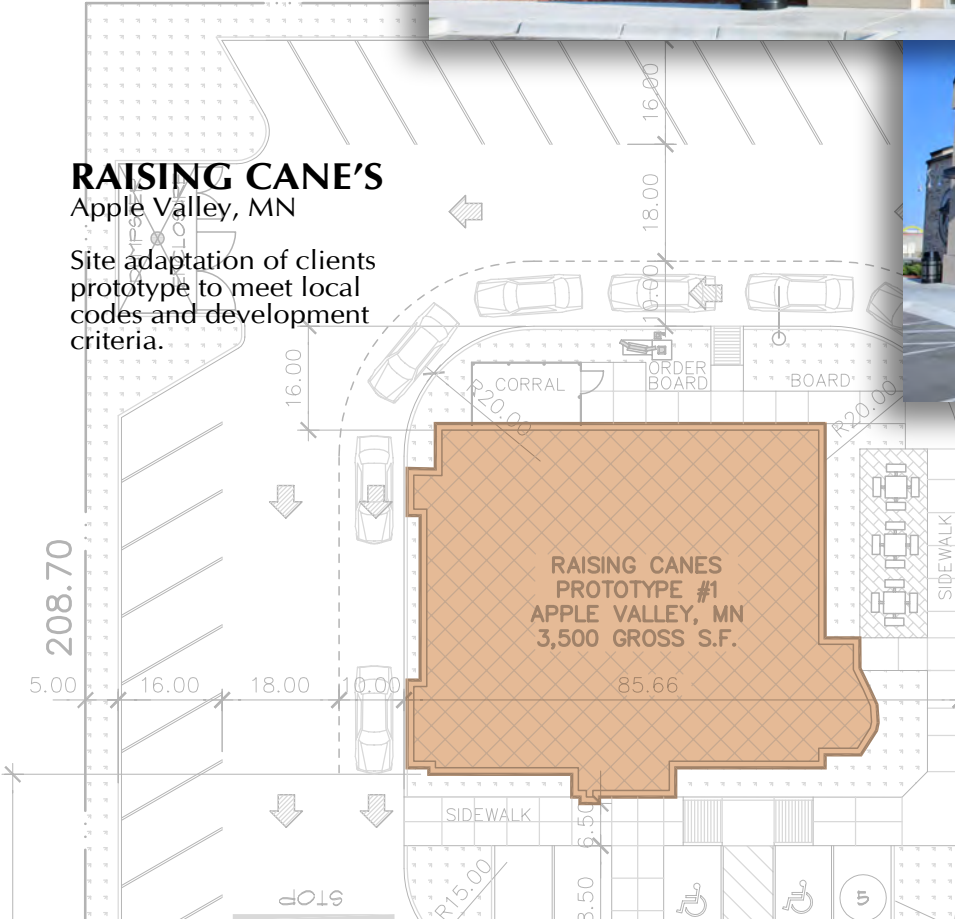

RAISING CANE'S Apple Valley, MN

Site adaptation of clients
prototype to meet local
codes and development
criteria.

80.00