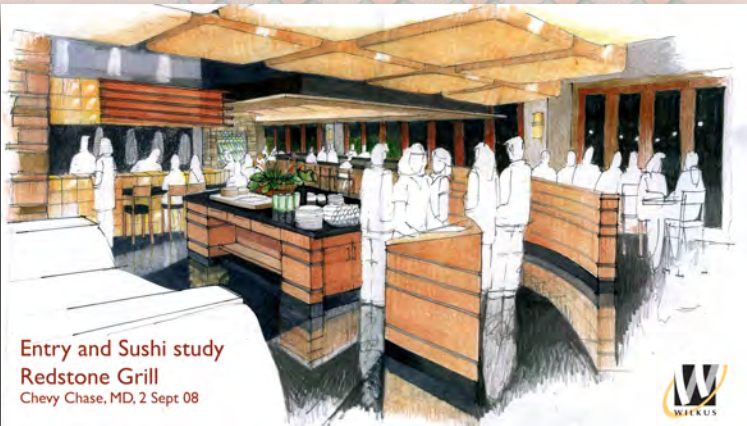

REDSTONE AMERICAN GRILL

Chevy Chase, Maryland

For this project we took the freestanding concept and adapted it to a tenant space. Initial work was coordinating Redstone Branding with Landlord standards.

Entry and Sushi study
Redstone Grill
Chevy Chase, MD, 2 Sept 08