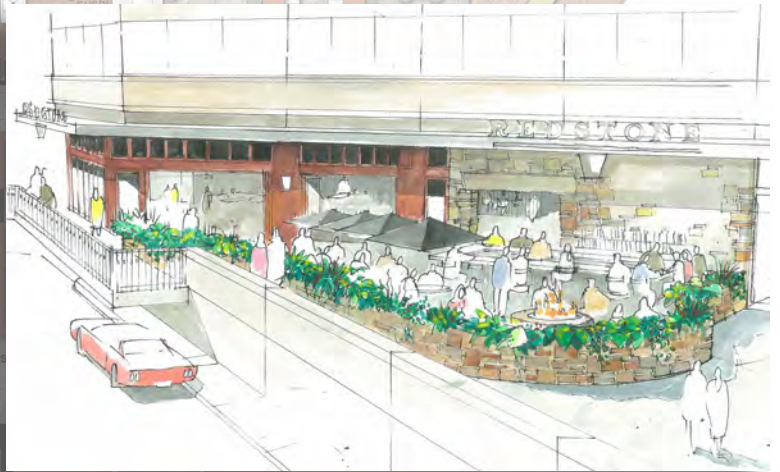

REDSTONE

AMERICAN GRILL